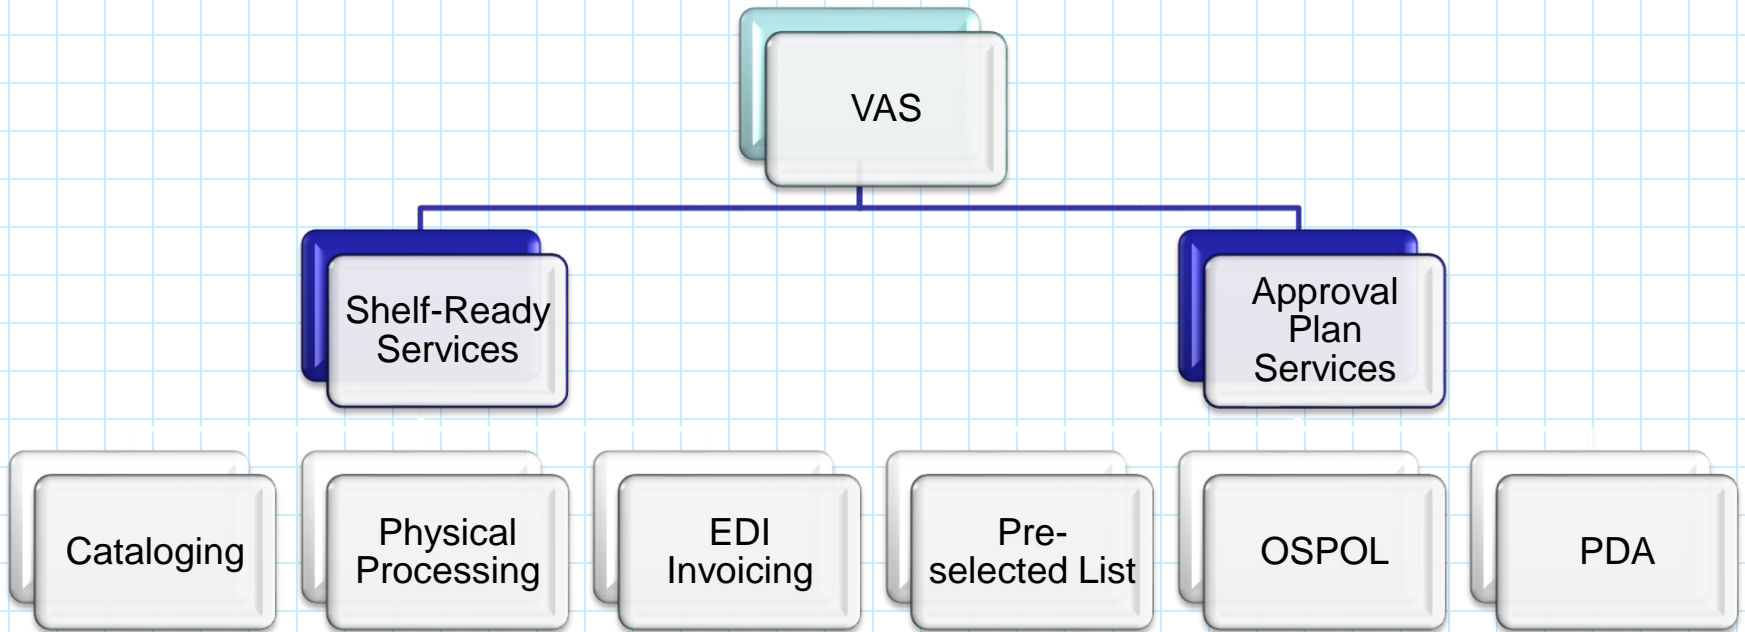

Optional Services

The new CIBTC OSPOL ordering system

Some personal observations

Martin Heijdra

Princeton University

March 27, CIBTC Users Group, Philadelphia

Approval Plan Services

- More flexible solutions
- More specific subject areas available
- New clients:

Library of Congress

John Hopkins University Library

National University of Singapore Library

University of Melbourne Library

.....

RDA Implementation

- Move to RDA since July 2013
- Setup customized workflow based on requirements & instructions
- More libraries join in
- Sign WCP agreement with OCLC to be **WorldCat Cataloging Partners**
- Sign **Third Party Cataloging & Record Processing Agreement** with OCLC & Library